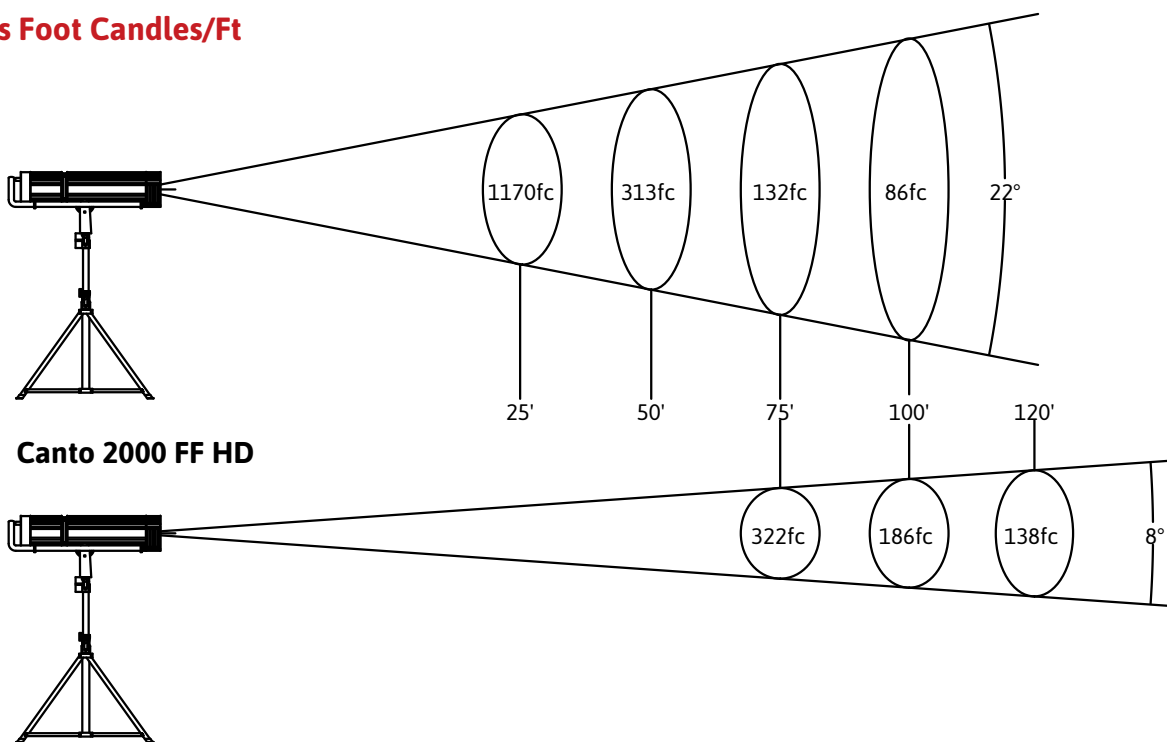

Photometrics Foot Candles/Ft