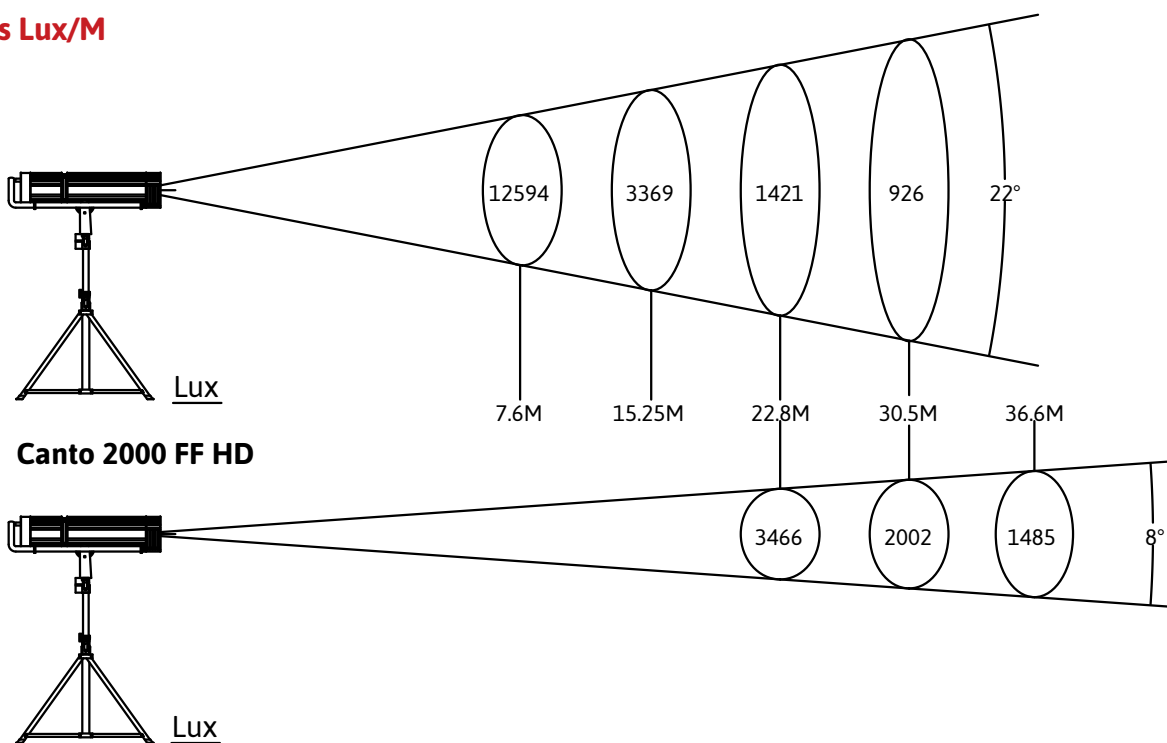

Photometrics Lux/M

* Photometrics are an average of 3 readings taken in a real world small theater application.
* Light readings measured with a Sekonic C-700 U Spectromaster Color Meter.
* Measurements were taken with a new fixture.