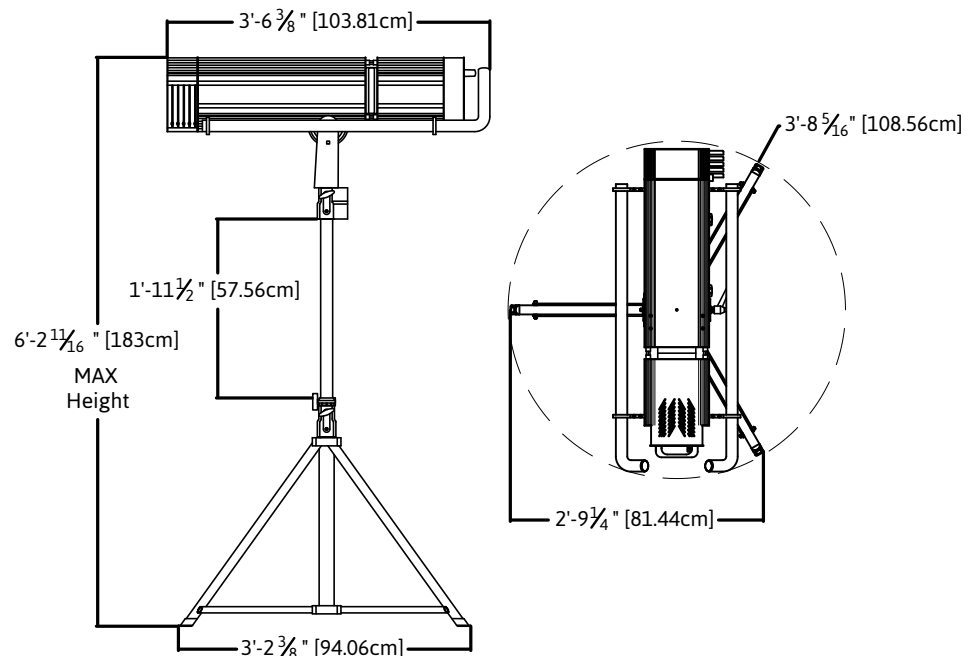

## Unit Stats

- Double Condenser+ Zoom
- 68MM Glass Reflector
- Quick Installation Lamp
- External PFC Ballast
- 8° to 22° Zoom
- 208V-240V
- Head 48 lbs.
- Ballast 19 lbs.

## Dimensions