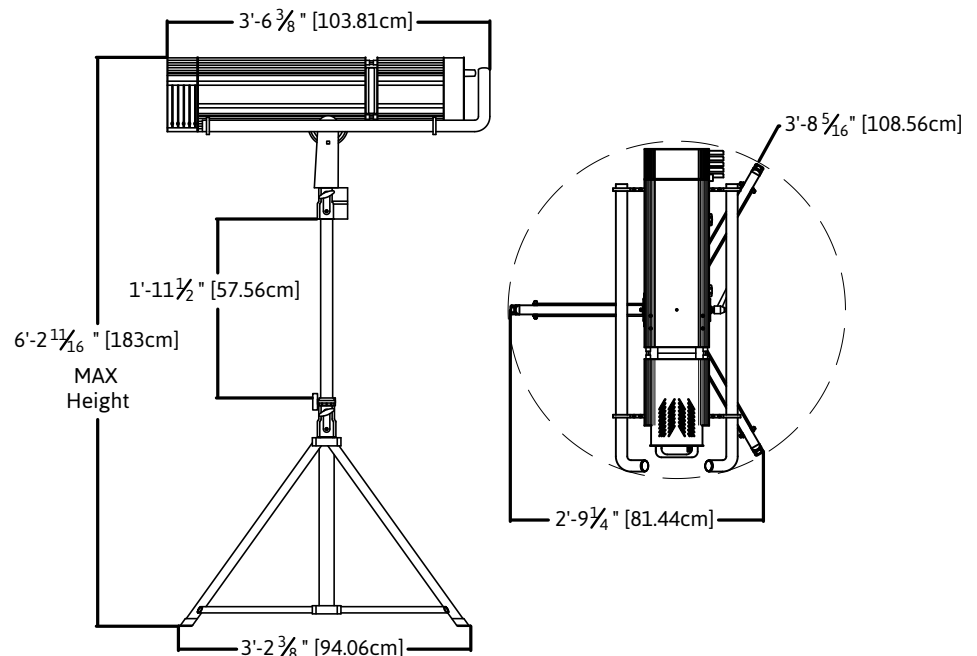

Dimensions