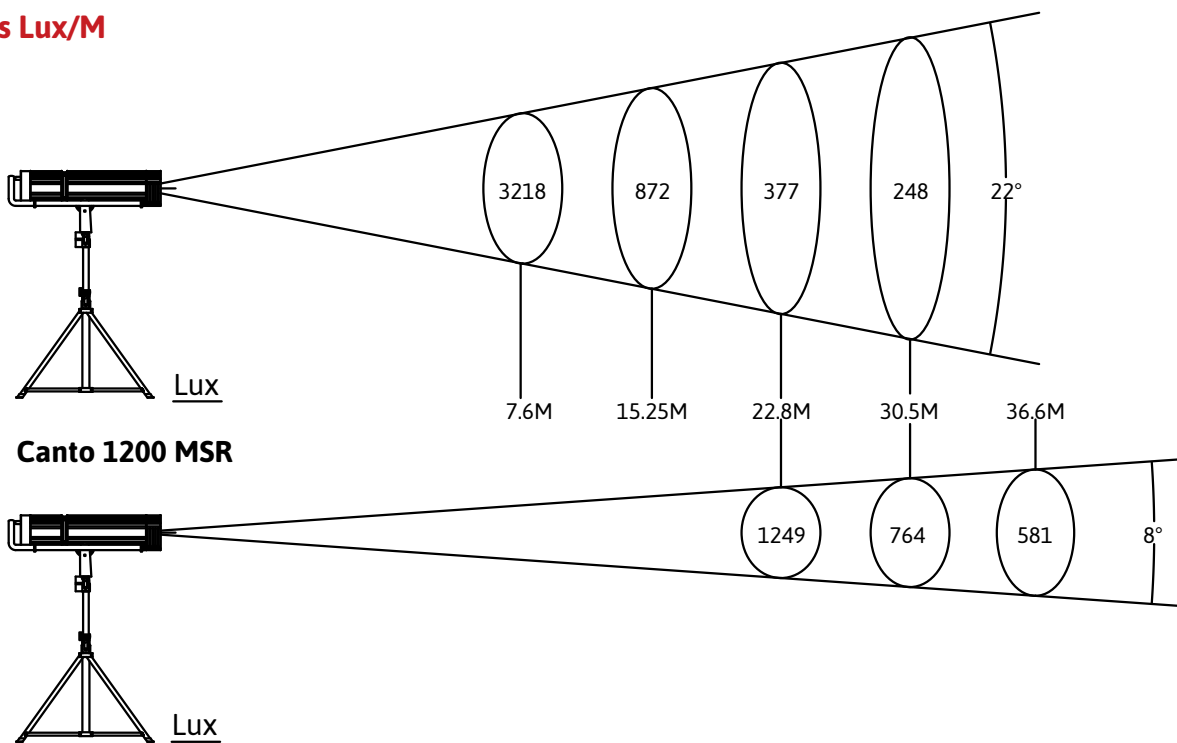

Unit Stats

- Double Condenser+ Zoom
- 68MM Glass Reflector
- Double Pole Micro Switch for Safety
- External PFC Ballast
- 8° to 22° Zoom
- 120V
- Head 48 lbs.
- Magnetic Ballast 75 lbs.

Lamp Types

Gold MSR 1200/2	G22	7200K	1000 Hours
-----------------	-----	-------	------------

Dimensions

Photometrics Foot Candles/Ft

Photometrics Lux/M

* Photometrics are an average of 3 readings taken in a real world small theater application.
 * Light readings measured with a Sekonic C-700 U Spectromaster Color Meter.
 * Measurements were taken with a new fixture.