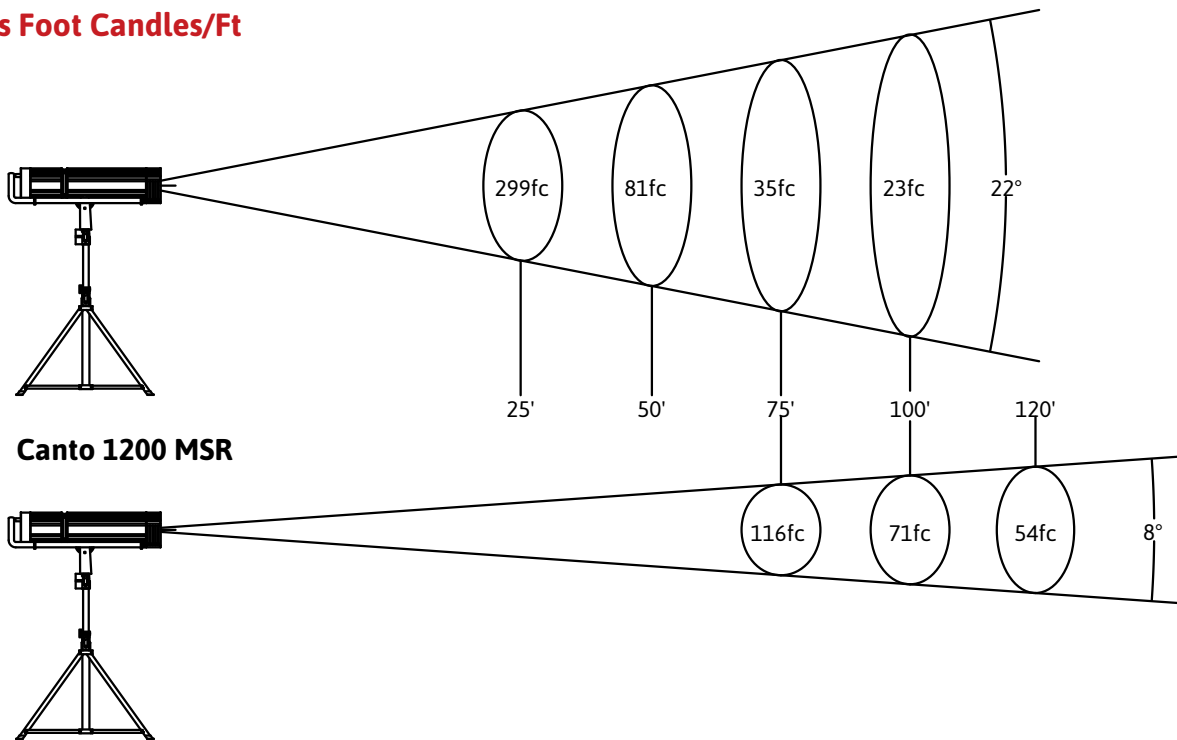

Unit Stats

- Double Condenser+ Zoom
- 68MM Glass Reflector
- Double Pole Micro Switch for Safety
- External PFC Ballast
- 8° to 22° Zoom
- 120V
- Head 48 lbs.
- Magnetic Ballast 75 lbs.

Lamp Types

Gold MSR 1200/2	G22	7200K	1000 Hours
-----------------	-----	-------	------------

Dimensions

Photometrics Foot Candles/Ft

Photometrics Lux/M

* Photometrics are an average of 3 readings taken in a real world small theater application.
 * Light readings measured with a Sekonic C-700 U Spectromaster Color Meter.
 * Measurements were taken with a new fixture.