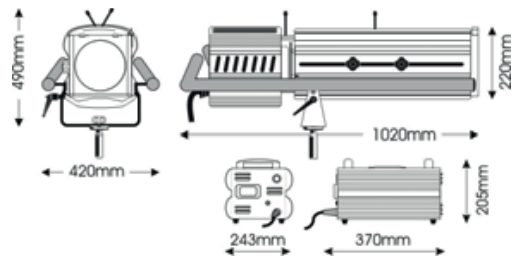

### PRODUCT SPECS

**optical system**  
double condenser+zoom

**reflector**  
68mm dia. glass

**ballast**  
electronic, flicker-free ballast

**color frame**  
7.25 x 7.25 in

**throw**  
30-165 ft

**beam angle**  
8°-22°

### PHOTOMETRIC DATA 1500/2 GOLD

	ft Ø	8.25	9.0	9.5	10	11	12	12.5	13	14
narrow	lux	4.681	3.988	3.439	2.996	2.633	2.332	2.080	1867	1.685
	ft	80	85.4	91	98.5	104	111.7	118	125	131.3
wide	ft Ø	10.6	12	13.9	15.5	17.5	19	21	22.2	24.4
	lux	5.100	3.747	2.869	2.267	1.836	1.517	1.275	1.086	937
	ft	39.5	45	52.6	59	66	72.2	79	85.5	92