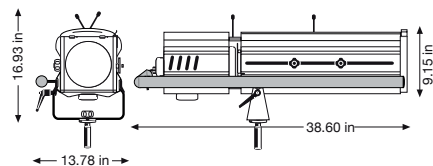

CANTO 32 ASTRO LED

01203020F 3200 black | 01203120F 5600 black

ACCESSORIES

20100106	color frame
20100707	iris diaphragm
20100708	black-out iris diaphragm
20100807	gobo-holder, A/B size
20105106	5-col. color changer, black
20105106B	5-col. color changer, white
20102200	28mm dia spigot
20102401	black followspot tripod
20102402	chrome-plated followspot tripod
20102900	caster -kit for tripod stand
20107080	flight-case with braking wheels
20107070	kit one-hand control iris +dowser
20109106	kit color frame + front runners Canto 120V

PRODUCT SPECS

optical system
double condenser+zoom

reflector
200 Watt LED

microswitch
none

colour frame
7.25 x 7.25 in

throw
20-50 ft

beam angle
8°-22°

lamp base
200 Watt LED (120V)

weight
40 lbs

Compact, short to throw 200 watt LED followspot. It features a large, user-friendly side handle, strong mechanics and excellent optics. Standard delivery includes iris, mechanical dimmer, spigot, color frame and 6 ft main cable.