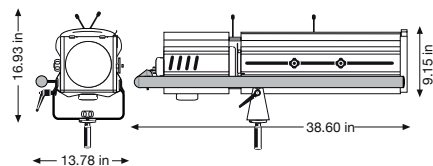

CANTO 56 ASTRO LED

01203020F 3200 black

01203120F 5600 black