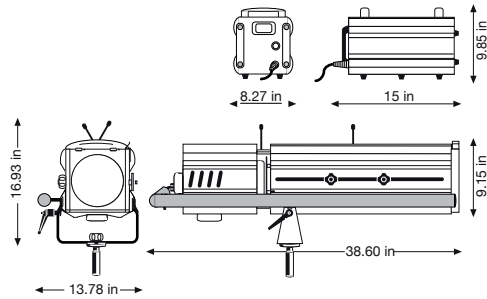

CANTO 1200 msd/msr MK2

10857180	230V black	11857180	120V black	10857280	250V black	11857280	100V black
10857181	230V white	11857181	120V white	10857281	250V white	11857281	100V white
K10857180	230V kit	K11857180	120V kit	K10857280	250V kit	K11857280	100V kit

COMPATIBLE LAMPS

Philips msr 1200	G22	5900K	1000hrs
Philips msr 1200/2	G22	7200K	3000hrs
Philips msr 1200	G22	6000K	1000hrs

ACCESSORIES

20100106	color frame
20100707	iris diaphragm
20100708	black-out iris diaphragm
20100807	gobo-holder, A/B size
20105106	5-col. color changer, black
20105106B	5-col. color changer, white
20102200	28mm dia spigot
20102401	black followspot tripod
20102402	chrome-plated followspot tripod
20102900	caster-kit for tripod
20107080	flight-case with braking wheels
20107070	kit one-hand control iris + dowser
20109106	kit color frame + front runners Canto 120V

PRODUCT SPECS

lens type
double condenser+zoom

reflector
68mm dia. glass

microswitch
double-pole

ballast
external, PFC

color frame
7.25 x 7.25 in

throw
30-150 ft

beam angle
8°-22°

voltage
100V/120V/230V/250V

weight
44 lbs - ballast 62 lbs (120V)

The most popular in the range, Canto 1200 MSD/MSR produces a well-defined, flat-field projection, ideal for use in medium-large-scale venues. It features a large, user-friendly side handle, strong mechanics and excellent optics. Standard delivery includes an external ballast, iris, mechanical dimmer, spigot, color frame and 6 ft main cable.