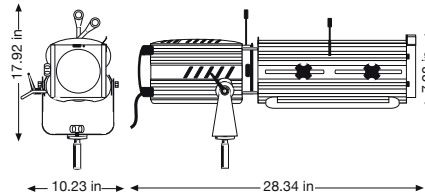

COMPATIBLE LAMPS

Philips msd 250	GY9.5	6700K	3000hrs
Philips msd 250/2	GY9.5	8500K	3000hrs

PRODUCT SPECS

optical system

double condenser+zoom

reflector

55 mm dia.glass

microswitch

double-pole

ballast

built-in-PFC

colour frame

5.9 x 5.9 in

throw

6-50 ft

beam angle

10°-28°

voltage

208/230/240V

weight

30 lbs

Canto 250msd is a small, compact yet powerful discharge followspot, the ideal choice for clubs and smaller venues.

It features a double condenser optical system, integral ballast unit with on/off switch and double microswitch interlock for safe lamp replacement. It also includes as standard a colour frame, iris diaphragm, black-out mechanical dimmer, a 28mm diameter spigot for mounting on a stand and 6ft main cable. A five-color colour changer unit is available as an optional extra.

Questo piccolo seguipersona da 250W per lampade MSD è la scelta ideale per club, scuole e piccoli ambienti. Dispone di doppio condensatore ottico, ballast incorporato, interruttore on/off e doppio microinterruttore di sicurezza.

Fornito di serie completo di telaio portagelatina, diaframma ad iride, dimmer meccanico, perno per stativo ø28mm e 1,5m cavo di alimentazione.

E' inoltre disponibile come accessorio un cambia-colori manuale a 5 colori.

PHOTOMETRIC DATA MSD 250/2

spot	ft Ø	1	1.7	2.3	3	3.3	4.7	5.7	7	8
	lux	12.650	5.622	3.163	2.024	1.406	791	506	351	258
	ft	6.7	10	13	16.5	19.8	26.3	33	39.4	46
flood	ft Ø	3	5	6.7	8.25	10	11.6	13	15	16.5
	lux	10.700	4.756	2.675	1.712	1.189	873	669	528	428
	ft	6.7	10	13	16.5	19.8	22.1	26.3	29.6	33

SPECIALS

CANTO 250 KIT includes/comprende

followspot	seguipersona
color changer	cambia colori
black tripod	stativo nero
MSD 250/2 lamp	lampada MSD 250/2
flight case	flight case