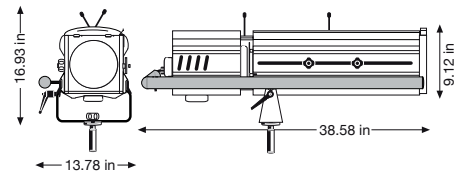

COMPATIBLE LAMPS

CP72 GY16	2000W 230V/240V	3200K	48ohrs
CP79 GY16	2000W 120V	3200K	35ohrs