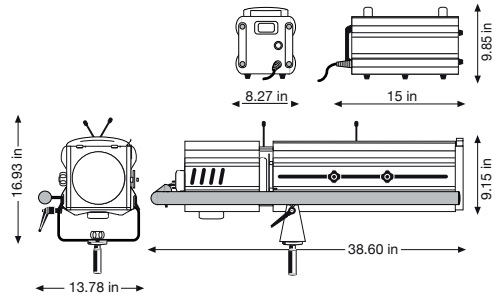

COMPATIBLE LAMPS

Phil ips msr 700/2	G22	7200K	1000hrs
Phil ips msr 700	G22 L	6000K	3000hrs